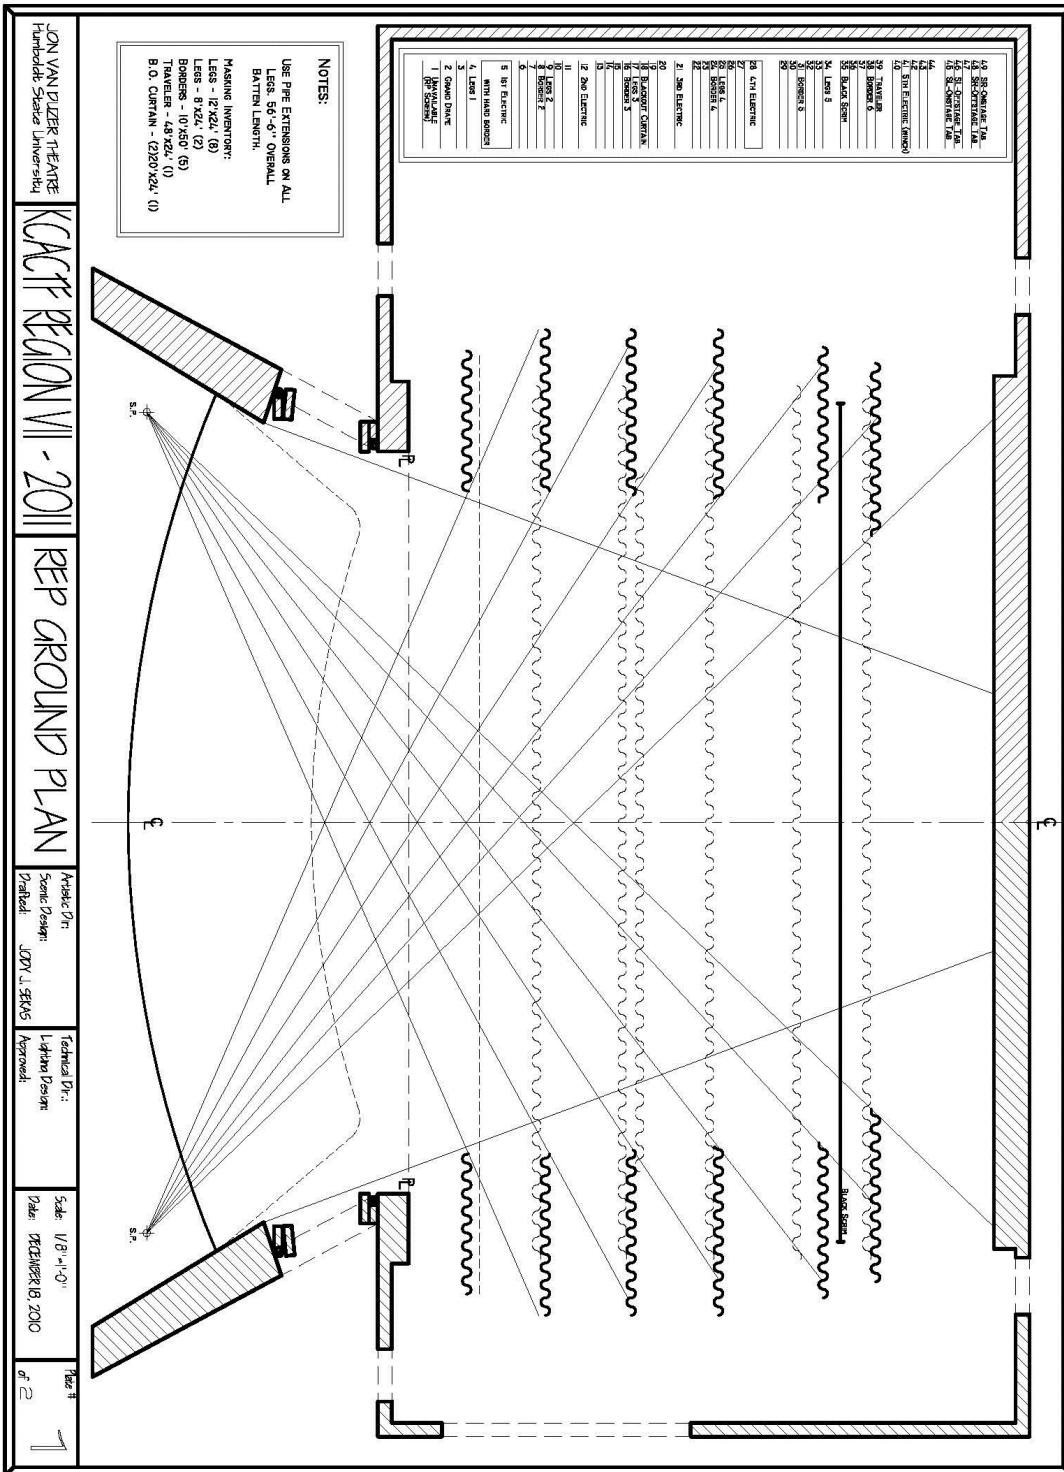

VAN DUZER THEATRE - GROUND PLAN

(Not to scale. Please refer to the Festival website for scale versions)