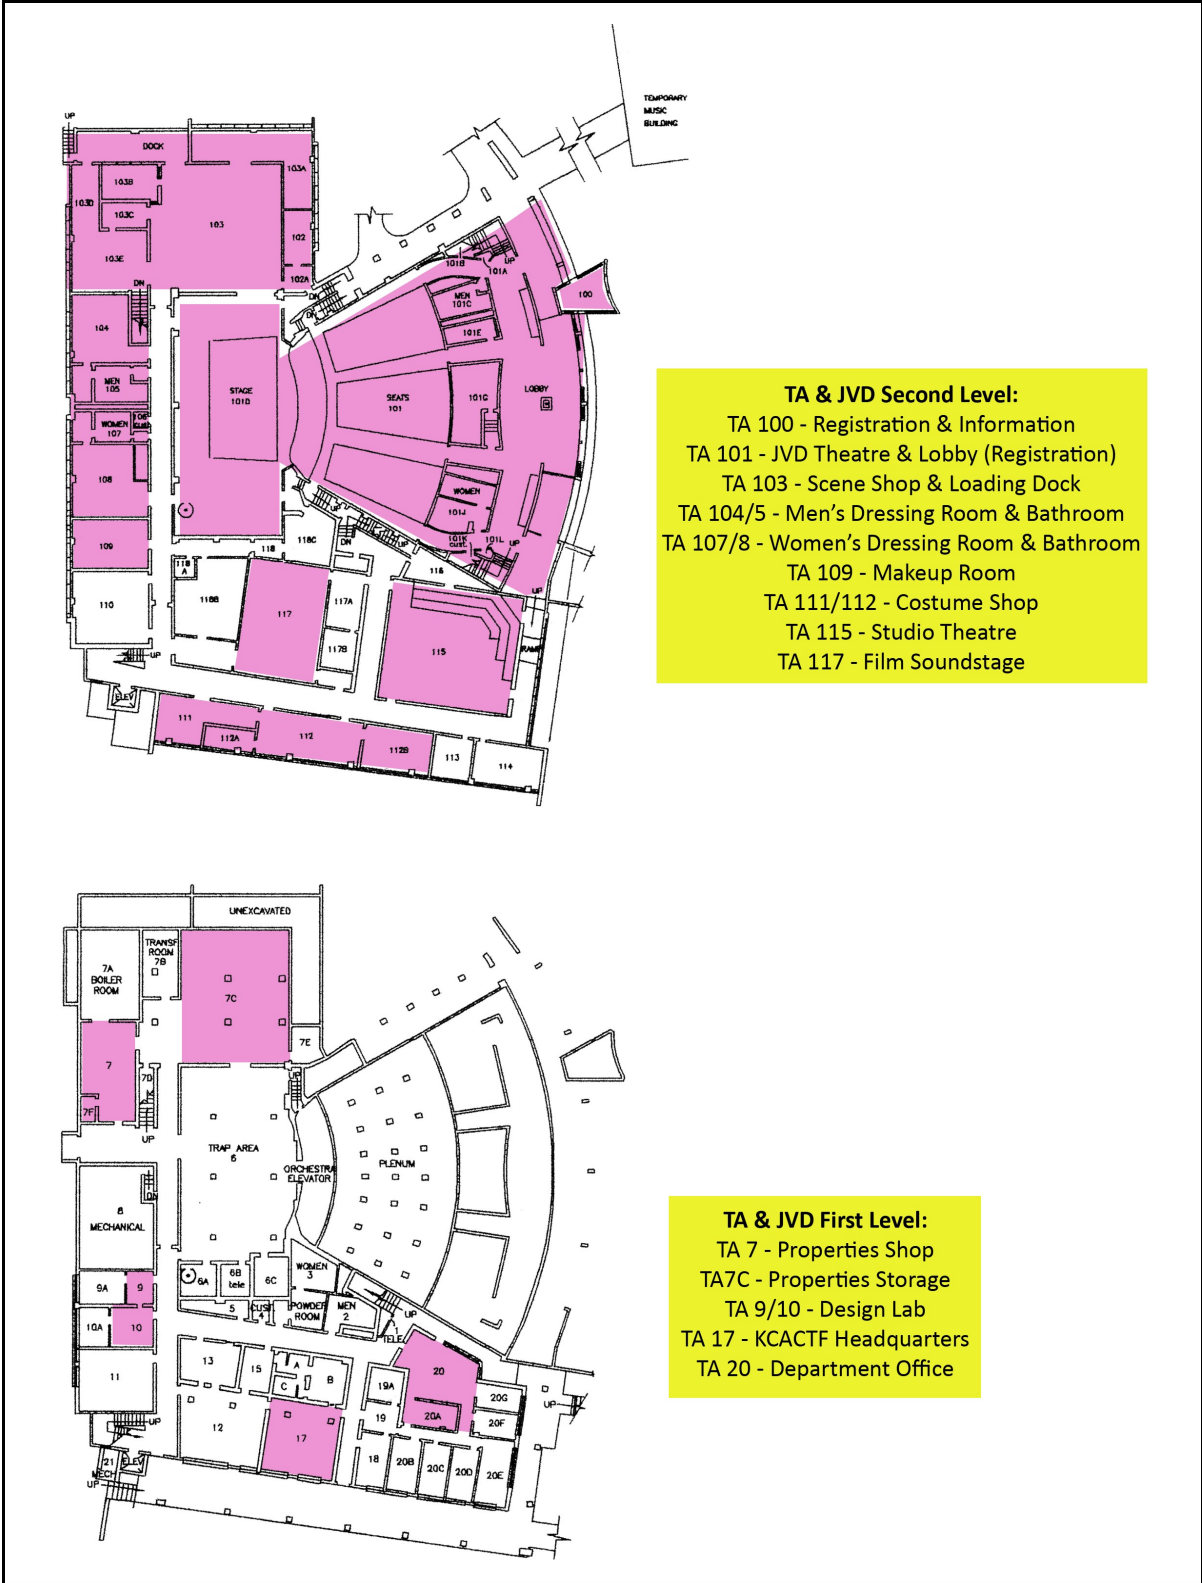

# MAP OF THEATRE ARTS BUILDING

- TA & JVD Second Level:**
- TA 100 - Registration & Information
  - TA 101 - JVD Theatre & Lobby (Registration)
  - TA 103 - Scene Shop & Loading Dock
  - TA 104/5 - Men's Dressing Room & Bathroom
  - TA 107/8 - Women's Dressing Room & Bathroom
  - TA 109 - Makeup Room
  - TA 111/112 - Costume Shop
  - TA 115 - Studio Theatre
  - TA 117 - Film Soundstage

- TA & JVD First Level:**
- TA 7 - Properties Shop
  - TA7C - Properties Storage
  - TA 9/10 - Design Lab
  - TA 17 - KCACTF Headquarters
  - TA 20 - Department Office