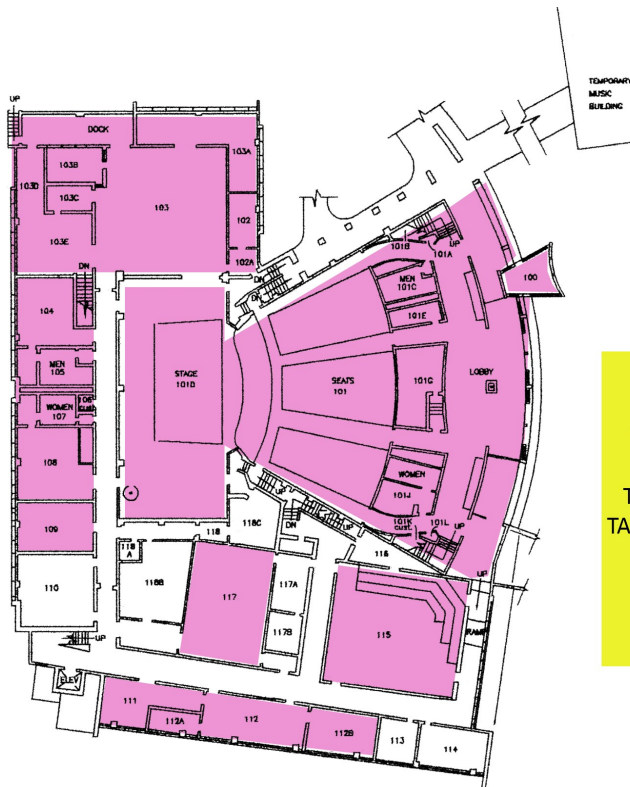

# MAP OF THEATRE ARTS BUILDING

- TA & JVD Second Level:**
- TA 100 - Registration & Information
  - TA 101 - JVD Theatre & Lobby (Registration)
  - TA 103 - Scene Shop & Loading Dock
  - TA 104/5 - Men's Dressing Room & Bathroom
  - TA 107/8 - Women's Dressing Room & Bathroom
  - TA 109 - Makeup Room
  - TA 111/112 - Costume Shop
  - TA 115 - Studio Theatre
  - TA 117 - Film Soundstage

- TA & JVD First Level:**
- TA 7 - Properties Shop
  - TA7C - Properties Storage
  - TA 9/10 - Design Lab
  - TA 17 - KCACTF Headquarters
  - TA 20 - Department Office