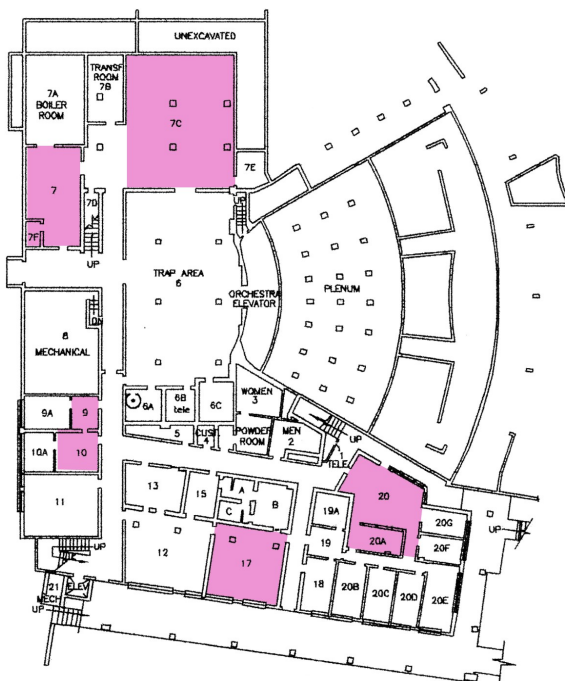

# MAP OF THEATRE ARTS BUILDING

- TA & JVD Second Level:**
- TA 100 - Registration & Information
  - TA 101 - JVD Theatre & Lobby (Registration)
  - TA 103 - Scene Shop & Loading Dock
  - TA 104/5 - Men's Dressing Room & Bathroom
  - TA 107/8 - Women's Dressing Room & Bathroom
  - TA 109 - Makeup Room
  - TA 111/112 - Costume Shop
  - TA 115 - Studio Theatre
  - TA 117 - Film Soundstage

- TA & JVD First Level:**
- TA 7 - Properties Shop
  - TA7C - Properties Storage
  - TA 9/10 - Design Lab
  - TA 17 - KCACTF Headquarters
  - TA 20 - Department Office